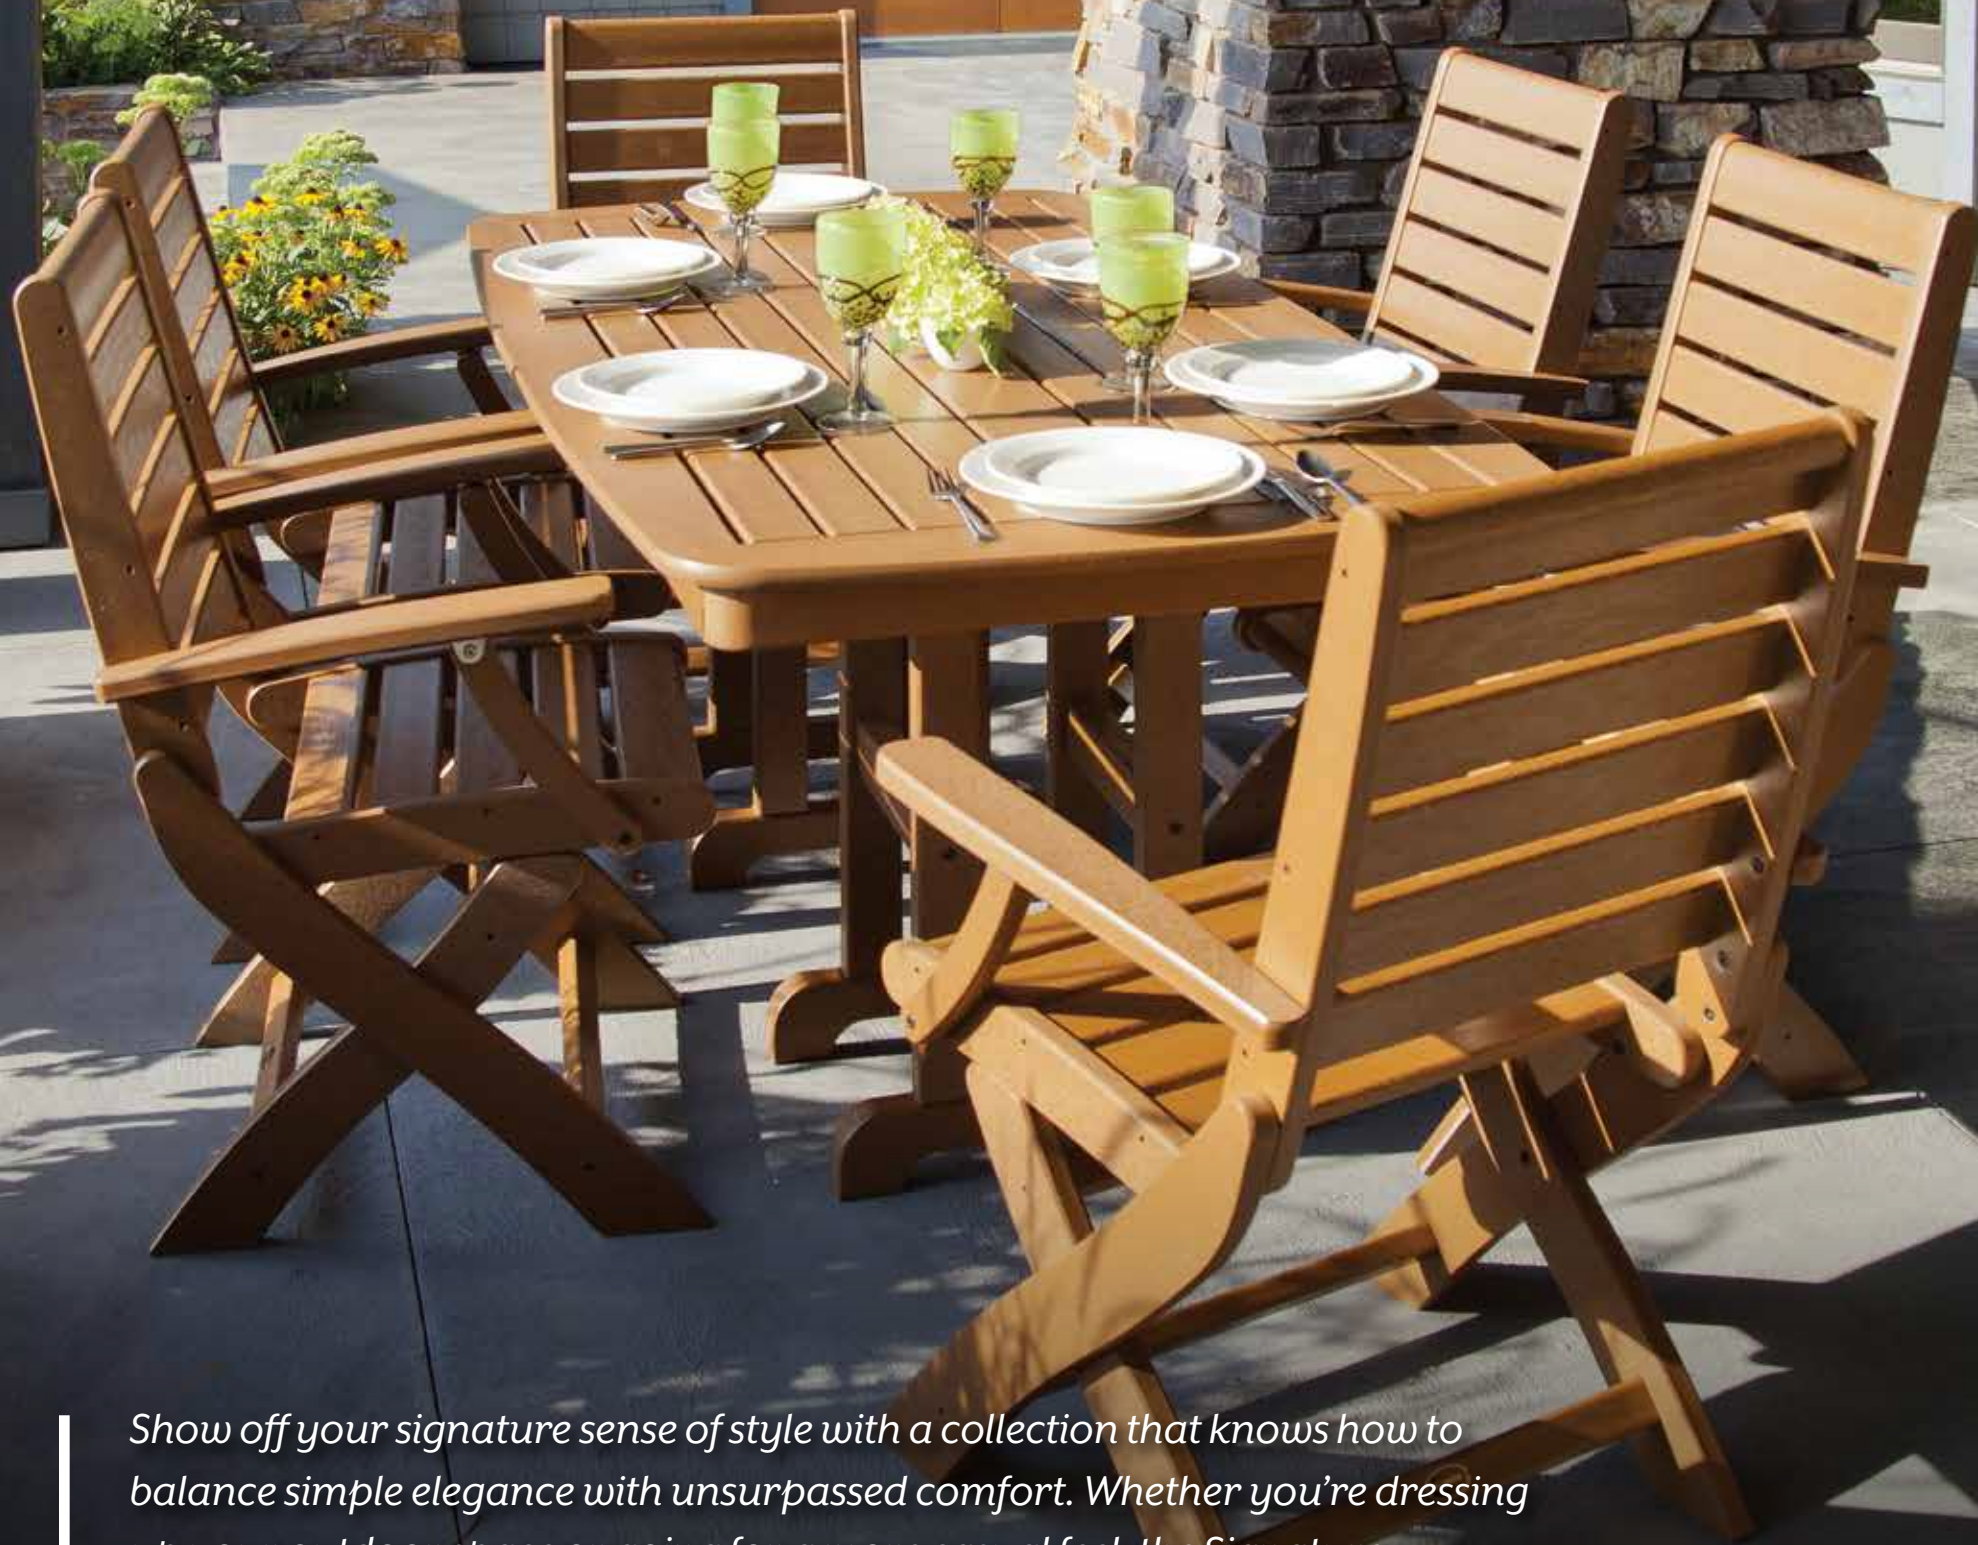

Signature
COLLECTION

1900 - Signature Folding Chair
NCT3772 - Nautical 37" x 72" Dining Table